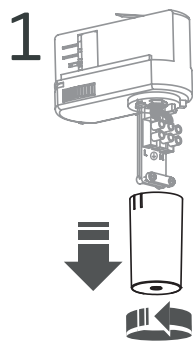

CAMELEON ADAPTER CTLS BLACK

8281

CAMELEON ADAPTER CTLS WHITE

8282

CAMELEON ADAPTER CTLS BLACK

8281

CAMELEON ADAPTER CTLS WHITE

8282