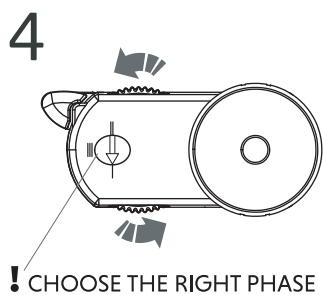

CAMELEON ADAPTER CTLS BLACK

8281

CAMELEON ADAPTER CTLS WHITE

8282

CAMELEON ADAPTER CTLS BLACK

8281

CAMELEON ADAPTER CTLS WHITE

8282